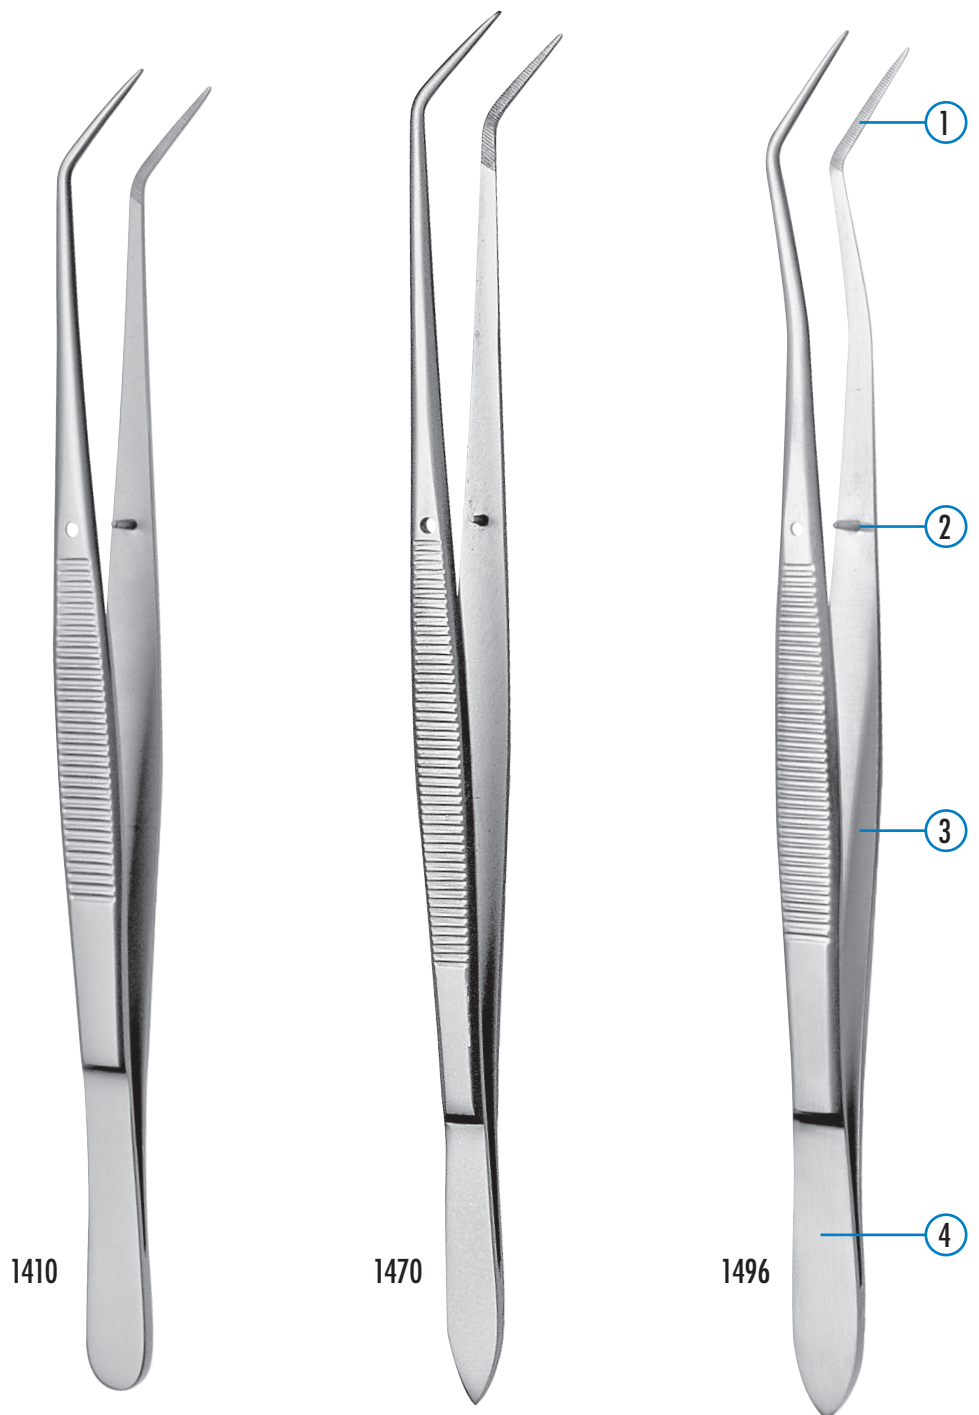

Zahnpinzetten Dental forceps

Art.Nr. 1410: College, gerieft, 15 cm
Art.Nr. 1470: Flagg, gerieft, 16 cm
Art.Nr. 1496: Meriam, gerieft, 16 cm

Art.Nr. 1410: College, ribbed, 15 cm
Art.Nr. 1470: Flagg, ribbed, 16 cm
Art.Nr. 1496: Meriam, ribbed, 16 cm

- to 1: „ribbed“: ribbed tip
- to 2: „pin stop“: enables always good guidance at the tip
- to 3: steel has a powerful strength
- to 4: stainless steel, mirror finish

Röder
DENTALINSTRUMENTE

Röder Dentalinstrumente GmbH & Co. KG
Oskar-Messter-Str. 18
D-85737 Ismaning / München
Tel. +49 (0) 89 / 96 99 74 - 0
Fax +49 (0) 89 / 96 99 74 - 11
E-mail: Roeder.Schau@t-online.de
Internet: www.Roeder-Dental.de